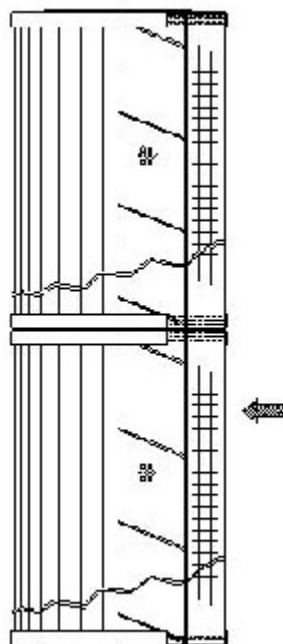

Buy Big, Save Big! - www.bigfilterstore.com - 866-673-0345

Technical Data for Big Filter #: BFS-FA68

[Click to view stock, pricing and volume discount information](#)

Filter Type Details

Part Type: Hydraulic
Filter Type: Return Line
Media: Cellulose
Seal Material: Buna
Fluid Type: HH / HL / HM / HV
Flow Direction: Outside-In

Dimensions (Inches)

Height: 28.78
O.D. Top: 5.99 **O.D. Bottom:** 5.99
I.D. Top: 3.5 **I.D. Bottom:** 3.5
Weight (lbs): 4.2

Rating

Micron 1: 5 **Beta Ratio 1:** 2/5
Micron 2: **Beta Ratio 2:** **Capacity (gr):** 204.84
Flow Rate (GPM): **Burst Pressure (psi)**

Collapse Pressure (psi): 58
Filter area (sq in): 5121

Misc. Information

Thread Type:
Thread Size (in):
By-pass: No
Handle: No
Wrap: No

Contact Information

Big Filter Inc.
 162 Kerr Dr.
 Sault Ste. Marie, ON
 P6A 5H9
 Canada