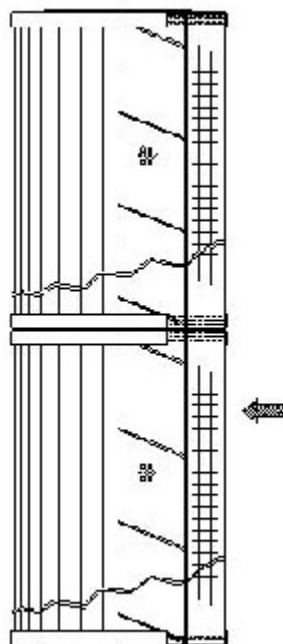

Buy Big, Save Big! - www.bigfilterstore.com - 866-673-0345

Technical Data for Big Filter #: BFS-FA6A

[Click to view stock, pricing and volume discount information](#)

Filter Type Details

Part Type: Hydraulic
Filter Type: Return Line
Media: Cellulose
Seal Material: Buna
Fluid Type: HH / HL / HM / HV
Flow Direction: Outside-In

Dimensions (Inches)

Height: 28.78
O.D. Top: 5.99 **O.D. Bottom:** 5.99
I.D. Top: 3.5 **I.D. Bottom:** 3.5
Weight (lbs): 4.2

Rating

Micron 1: 10 **Beta Ratio 1:** 2/10
Micron 2: **Beta Ratio 2:** **Capacity (gr):** 204.84
Flow Rate (GPM): **Burst Pressure (psi)**

Collapse Pressure (psi): 58
Filter area (sq in): 5121

Misc. Information

Thread Type:
Thread Size (in):
By-pass: No
Handle: No
Wrap: No

Contact Information

Big Filter Inc.
 162 Kerr Dr.
 Sault Ste. Marie, ON
 P6A 5H9
 Canada