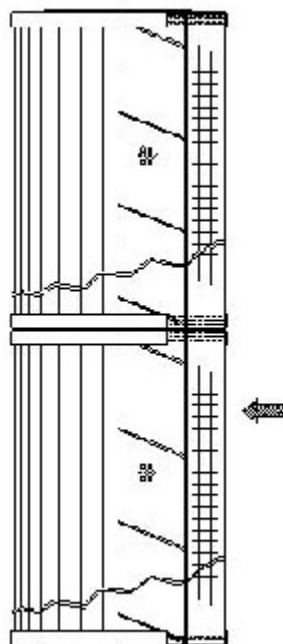

Buy Big, Save Big! - www.bigfilterstore.com - 866-673-0345

Technical Data for Big Filter #: BFS-FA6C

[Click to view stock, pricing and volume discount information](#)

Filter Type Details

Part Type: Hydraulic
Filter Type: Return Line
Media: Cellulose
Seal Material: Buna
Fluid Type: HH / HL / HM / HV
Flow Direction: Outside-In

Dimensions (Inches)

Height: 28.78
O.D. Top: 5.99 **O.D. Bottom:** 5.99
I.D. Top: 3.5 **I.D. Bottom:** 3.5
Weight (lbs): 4.2

Rating

Micron 1: 25 **Beta Ratio 1:** 2/25
Micron 2: **Beta Ratio 2:** **Capacity (gr):** 204.84
Flow Rate (GPM): **Burst Pressure (psi)**

Collapse Pressure (psi): 58
Filter area (sq in): 5121

Misc. Information

Thread Type:
Thread Size (in):
By-pass: No
Handle: No
Wrap: No

Contact Information

Big Filter Inc.
 162 Kerr Dr.
 Sault Ste. Marie, ON
 P6A 5H9
 Canada