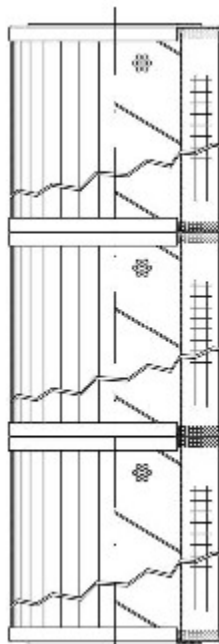

Buy Big, Save Big! - www.bigfilterstore.com - 866-673-0345

Technical Data for Big Filter #: BFS-FA7A

[Click to view stock, pricing and volume discount information](#)

Filter Type Details

Part Type: Hydraulic
Filter Type: Return Line
Media: Cellulose
Seal Material: Buna
Fluid Type: HH / HL / HM / HV
Flow Direction: Outside-In

Dimensions (Inches)

Height: 43.11
O.D. Top: 5.99 **O.D. Bottom:** 5.99
I.D. Top: 3.5 **I.D. Bottom:** 3.5
Weight (lbs): 4.8

Rating

Micron 1: 3
Micron 2:
Flow Rate (GPM):
Collapse Pressure (psi): 58
Filter area (sq in): 5121

Beta Ratio 1: 2/3
Beta Ratio 2:
Capacity (gr): 204.84
Burst Pressure (psi)

Misc. Information

Thread Type:
Thread Size (in):
By-pass: No
Handle: No
Wrap: No

Contact Information

Big Filter Inc.
162 Kerr Dr.
Sault Ste. Marie, ON
P6A 5H9
Canada