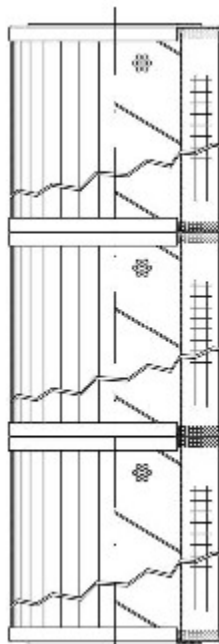

Buy Big, Save Big! - www.bigfilterstore.com - 866-673-0345

Technical Data for Big Filter #: BFS-FA7C

[Click to view stock, pricing and volume discount information](#)

Filter Type Details

Part Type: Hydraulic
Filter Type: Return Line
Media: Cellulose
Seal Material: Buna
Fluid Type: HH / HL / HM / HV
Flow Direction: Outside-In

Dimensions (Inches)

Height: 43.11
O.D. Top: 5.99 **O.D. Bottom:** 5.99
I.D. Top: 3.5 **I.D. Bottom:** 3.5
Weight (lbs): 4.8

Rating

Micron 1: 5 **Beta Ratio 1:** 2/5
Micron 2: **Beta Ratio 2:** **Capacity (gr):** 204.8356
Flow Rate (GPM): **Burst Pressure (psi)**

Misc. Information

Thread Type:
Thread Size (in):
By-pass: No
Handle: No
Wrap: No

Contact Information

Big Filter Inc.
 162 Kerr Dr.
 Sault Ste. Marie, ON
 P6A 5H9
 Canada

Big Filter Inc.
 605 Ridge St, #144
 Sault Ste. Marie, MI
 49783
 USA