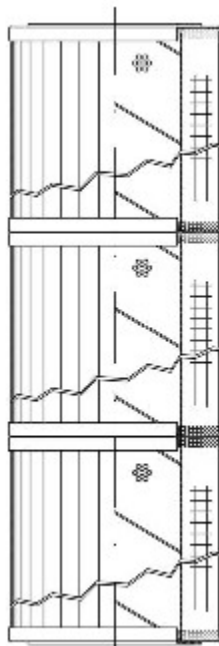

Buy Big, Save Big! - www.bigfilterstore.com - 866-673-0345

Technical Data for Big Filter #: BFS-FA7E

[Click to view stock, pricing and volume discount information](#)

Filter Type Details

Part Type: Hydraulic
Filter Type: Return Line
Media: Cellulose
Seal Material: Buna
Fluid Type: HH / HL / HM / HV
Flow Direction: Outside-In

Dimensions (Inches)

Height: 43.11
O.D. Top: 5.99 **O.D. Bottom:** 5.99
I.D. Top: 3.5 **I.D. Bottom:** 3.5
Weight (lbs): 4.8

Rating

Micron 1: 10
Micron 2:
Flow Rate (GPM):
Collapse Pressure (psi): 58
Filter area (sq in): 5121

Beta Ratio 1: 2/10
Beta Ratio 2:
Capacity (gr): 204.8356
Burst Pressure (psi)

Misc. Information

Thread Type:
Thread Size (in):
By-pass: No
Handle: No
Wrap: No

Contact Information

Big Filter Inc.
162 Kerr Dr.
Sault Ste. Marie, ON
P6A 5H9
Canada