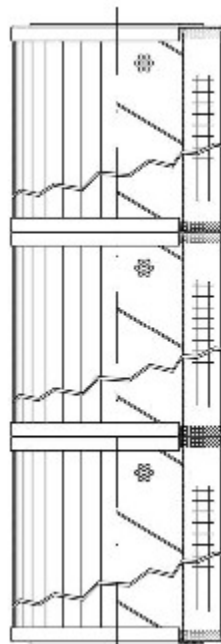

Contact Information

Big Filter Inc.
162 Kerr Dr.
Sault Ste. Marie, ON
P6A 5H9
Canada

Big Filter Inc.
605 Ridge St, #144
Sault Ste. Marie, MI
49783
USA

Toll Free: 866-673-0345
Direct: 705-255-2493

info@bigfilterstore.com
<https://www.bigfilterstore.com>