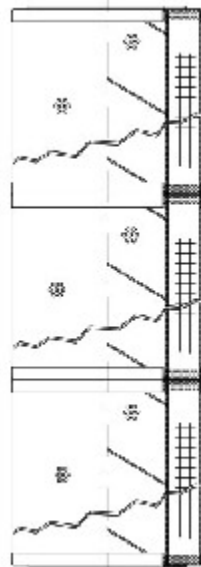

Buy Big, Save Big! - www.bigfilterstore.com - 866-673-0345

Technical Data for Big Filter #: BFS-FA82

[Click to view stock, pricing and volume discount information](#)

Filter Type Details

Part Type: Hydraulic
Filter Type: Return Line
Media: Cellulose/Water Removal
Seal Material: Buna
Fluid Type: HH / HL / HM / HV
Flow Direction: Outside-In

Dimensions (Inches)

Height: 43.11
O.D. Top: 5.99 **O.D. Bottom:** 5.99
I.D. Top: 3.5 **I.D. Bottom:** 3.5
Weight (lbs): 4.8

Rating

Micron 1: 10 **Beta Ratio 1:** 2/10
Micron 2: **Beta Ratio 2:** **Capacity (gr):** 164.4984
Flow Rate (GPM): **Burst Pressure (psi)**

Misc. Information

Thread Type:
Thread Size (in):
By-pass: No
Handle: No
Wrap: Yes

Contact Information

Big Filter Inc.
 162 Kerr Dr.
 Sault Ste. Marie, ON
 P6A 5H9
 Canada

Big Filter Inc.
 605 Ridge St, #144
 Sault Ste. Marie, MI
 49783
 USA