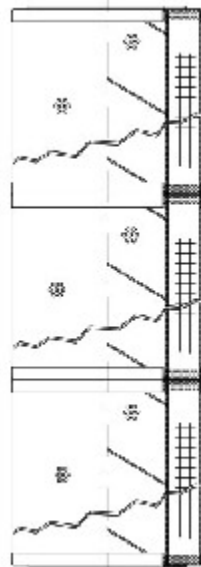

Contact Information

Big Filter Inc.
162 Kerr Dr.
Sault Ste. Marie, ON
P6A 5H9
Canada

Big Filter Inc.
605 Ridge St, #144
Sault Ste. Marie, MI
49783
USA

Toll Free: 866-673-0345
Direct: 705-255-2493

info@bigfilterstore.com
<https://www.bigfilterstore.com>