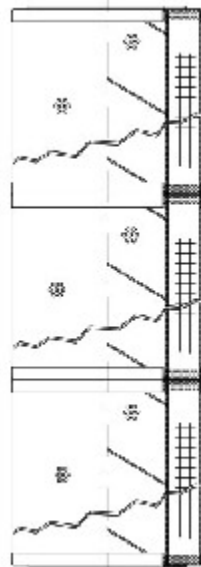

Buy Big, Save Big! - www.bigfilterstore.com - 866-673-0345

Technical Data for Big Filter #: BFS-FA85

[Click to view stock, pricing and volume discount information](#)

Filter Type Details

Part Type: Hydraulic
Filter Type: Return Line
Media: Glass
Seal Material: Buna
Fluid Type: HH / HL / HM / HV
Flow Direction: Outside-In

Dimensions (Inches)

Height: 43.11
O.D. Top: 5.99 **O.D. Bottom:** 5.99
I.D. Top: 3.5 **I.D. Bottom:** 3.5
Weight (lbs): 7.4

Rating

Micron 1: 5
Micron 2:
Flow Rate (GPM):
Collapse Pressure (psi): 102
Filter area (sq in): 7386

Beta Ratio 1: 200/5.4
Beta Ratio 2: 1000/7.7
Capacity (gr): 692.073822
Burst Pressure (psi)

Misc. Information

Thread Type:
Thread Size (in):
By-pass: No
Handle: No
Wrap: Yes

Contact Information

Big Filter Inc.
162 Kerr Dr.
Sault Ste. Marie, ON
P6A 5H9
Canada