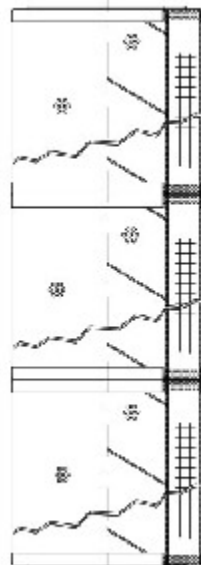

Buy Big, Save Big! - www.bigfilterstore.com - 866-673-0345

Technical Data for Big Filter #: BFS-FA87

[Click to view stock, pricing and volume discount information](#)

Filter Type Details

Part Type: Hydraulic
Filter Type: Return Line
Media: Glass
Seal Material: Buna
Fluid Type: HH / HL / HM / HV
Flow Direction: Outside-In

Dimensions (Inches)

Height: 43.11
O.D. Top: 5.99 **O.D. Bottom:** 5.99
I.D. Top: 3.5 **I.D. Bottom:** 3.5
Weight (lbs): 7.4

Rating

Micron 1: 20
Micron 2:
Flow Rate (GPM):
Collapse Pressure (psi): 102
Filter area (sq in): 7386

Beta Ratio 1: 200/20.7
Beta Ratio 2: 1000/26.6
Capacity (gr): 663.268188
Burst Pressure (psi)

Misc. Information

Thread Type:
Thread Size (in):
By-pass: No
Handle: No
Wrap: Yes

Contact Information

Big Filter Inc.
 162 Kerr Dr.
 Sault Ste. Marie, ON
 P6A 5H9
 Canada