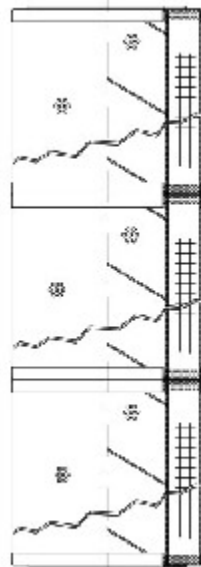

Buy Big, Save Big! - www.bigfilterstore.com - 866-673-0345

Technical Data for Big Filter #: BFS-FA88

[Click to view stock, pricing and volume discount information](#)

Filter Type Details

Part Type: Hydraulic
Filter Type: Return Line
Media: Glass/Water Removal
Seal Material: Buna
Fluid Type: HH / HL / HM / HV
Flow Direction: Outside-In

Dimensions (Inches)

Height: 43.11
O.D. Top: 5.99 **O.D. Bottom:** 5.99
I.D. Top: 3.5 **I.D. Bottom:** 3.5
Weight (lbs): 7.4

Rating

Micron 1: 3 **Beta Ratio 1:** 200/3
Micron 2: **Beta Ratio 2:** 1000/4.5
Flow Rate (GPM): **Capacity (gr):** 30.118
Collapse Pressure (psi): 102 **Burst Pressure (psi)**
Filter area (sq in): 407

Misc. Information

Thread Type:
Thread Size (in):
By-pass: No
Handle: No
Wrap: Yes

Contact Information

Big Filter Inc.
 162 Kerr Dr.
 Sault Ste. Marie, ON
 P6A 5H9
 Canada

Big Filter Inc.
 605 Ridge St, #144
 Sault Ste. Marie, MI
 49783
 USA