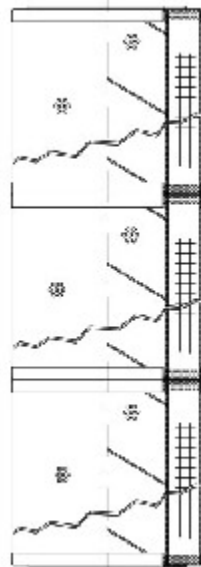

Buy Big, Save Big! - www.bigfilterstore.com - 866-673-0345

Technical Data for Big Filter #: BFS-FA89

[Click to view stock, pricing and volume discount information](#)

Filter Type Details

Part Type: Hydraulic
Filter Type: Return Line
Media: Glass/Water Removal
Seal Material: Buna
Fluid Type: HH / HL / HM / HV
Flow Direction: Outside-In

Dimensions (Inches)

Height: 43.11
O.D. Top: 5.99 **O.D. Bottom:** 5.99
I.D. Top: 3.5 **I.D. Bottom:** 3.5
Weight (lbs): 7.4

Rating

Micron 1: 5 **Beta Ratio 1:** 200/5.4
Micron 2: **Beta Ratio 2:** 1000/7.7
Flow Rate (GPM): **Capacity (gr):** 38.1359
Collapse Pressure (psi): 102 **Burst Pressure (psi)**
Filter area (sq in): 407

Misc. Information

Thread Type:
Thread Size (in):
By-pass: No
Handle: No
Wrap: Yes

Contact Information

Big Filter Inc.
 162 Kerr Dr.
 Sault Ste. Marie, ON
 P6A 5H9
 Canada

Big Filter Inc.
 605 Ridge St, #144
 Sault Ste. Marie, MI
 49783
 USA