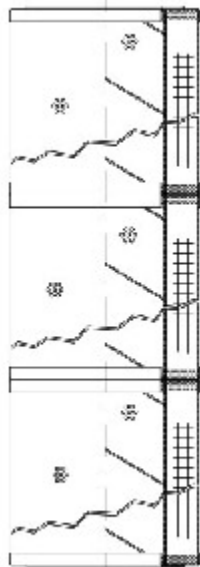

Buy Big, Save Big! - www.bigfilterstore.com - 866-673-0345

Technical Data for Big Filter #: BFS-FA8A

[Click to view stock, pricing and volume discount information](#)

Filter Type Details

Part Type: Hydraulic
Filter Type: Return Line
Media: Glass/Water Removal
Seal Material: Buna
Fluid Type: HH / HL / HM / HV
Flow Direction: Outside-In

Dimensions (Inches)

Height: 43.11
O.D. Top: 5.99 **O.D. Bottom:** 5.99
I.D. Top: 3.5 **I.D. Bottom:** 3.5
Weight (lbs): 7.4

Rating

Micron 1: 10
Micron 2:
Flow Rate (GPM):
Collapse Pressure (psi): 102
Filter area (sq in): 407

Beta Ratio 1: 200/9.9
Beta Ratio 2: 1000/12.4
Capacity (gr): 39.8453
Burst Pressure (psi)

Misc. Information

Thread Type:
Thread Size (in):
By-pass: No
Handle: No
Wrap: Yes

Contact Information

Big Filter Inc.
 162 Kerr Dr.
 Sault Ste. Marie, ON
 P6A 5H9
 Canada