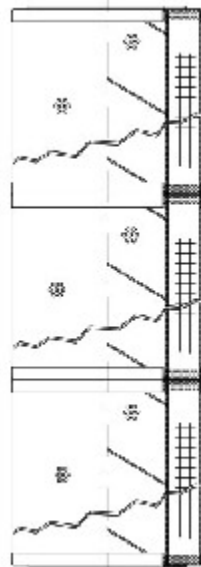

Buy Big, Save Big! - www.bigfilterstore.com - 866-673-0345

Technical Data for Big Filter #: BFS-FA8B

[Click to view stock, pricing and volume discount information](#)

Filter Type Details

Part Type: Hydraulic
Filter Type: Return Line
Media: Glass/Water Removal
Seal Material: Buna
Fluid Type: HH / HL / HM / HV
Flow Direction: Outside-In

Dimensions (Inches)

Height: 43.11
O.D. Top: 5.99 **O.D. Bottom:** 5.99
I.D. Top: 3.5 **I.D. Bottom:** 3.5
Weight (lbs): 7.4

Rating

Micron 1: 20
Micron 2:
Flow Rate (GPM):
Collapse Pressure (psi): 102
Filter area (sq in): 407

Beta Ratio 1: 200/20.7
Beta Ratio 2: 1000/26.6
Capacity (gr): 36.5486
Burst Pressure (psi)

Misc. Information

Thread Type:
Thread Size (in):
By-pass: No
Handle: No
Wrap: Yes

Contact Information

Big Filter Inc.
 162 Kerr Dr.
 Sault Ste. Marie, ON
 P6A 5H9
 Canada