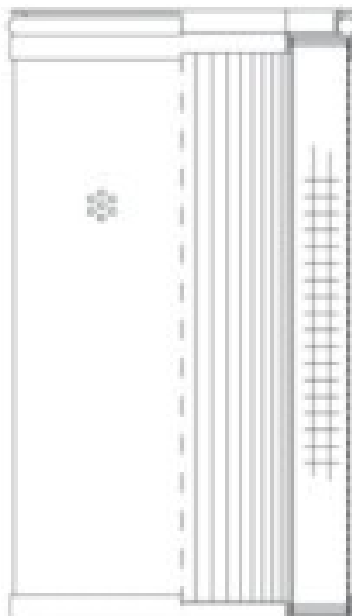

Buy Big, Save Big! - www.bigfilterstore.com - 866-673-0345

Technical Data for Big Filter #: BFS-FB86

[Click to view stock, pricing and volume discount information](#)

Filter Type Details

Part Type: Hydraulic
Filter Type: Return Line
Media: Glass
Seal Material: Viton
Fluid Type: HH / HL / HM / HV
Flow Direction: Inside-Out

Dimensions (Inches)

Height: 12.87
O.D. Top: 3.8 **O.D. Bottom:** 3.8
I.D. Top: 2.21 **I.D. Bottom:**
Weight (lbs): 2.4

Rating

Micron 1: 1 **Beta Ratio 1:** 200/2
Micron 2: **Beta Ratio 2:** 1000/3
Flow Rate (GPM): **Capacity (gr):** 71.558
Collapse Pressure (psi): 145 **Burst Pressure (psi)**
Filter area (sq in): 967

Misc. Information

Thread Type:
Thread Size (in):
By-pass: No
Handle: No
Wrap: Yes

Contact Information

Big Filter Inc.
162 Kerr Dr.
Sault Ste. Marie, ON
P6A 5H9
Canada

Big Filter Inc.
605 Ridge St, #144
Sault Ste. Marie, MI
49783
USA