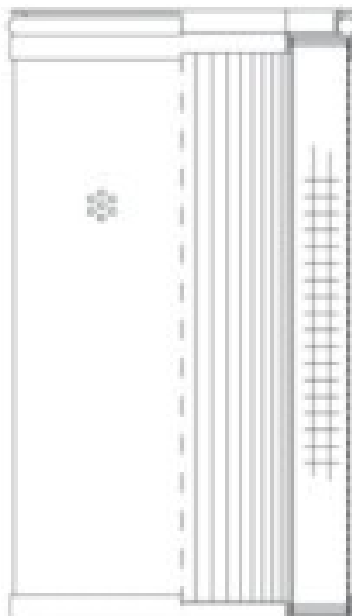

Buy Big, Save Big! - www.bigfilterstore.com - 866-673-0345

Technical Data for Big Filter #: BFS-FB88

[Click to view stock, pricing and volume discount information](#)

Filter Type Details

Part Type: Hydraulic
Filter Type: Return Line
Media: Glass
Seal Material: Viton
Fluid Type: HH / HL / HM / HV
Flow Direction: Inside-Out

Dimensions (Inches)

Height: 12.87
O.D. Top: 3.8 **O.D. Bottom:** 3.8
I.D. Top: 2.21 **I.D. Bottom:**
Weight (lbs): 2.4

Rating

Micron 1: 3 **Beta Ratio 1:** 200/3
Micron 2: **Beta Ratio 2:** 1000/4.5
Flow Rate (GPM): **Capacity (gr):** 71.5728
Collapse Pressure (psi): 145 **Burst Pressure (psi)**
Filter area (sq in): 967

Misc. Information

Thread Type:
Thread Size (in):
By-pass: No
Handle: No
Wrap: Yes

Contact Information

Big Filter Inc.
162 Kerr Dr.
Sault Ste. Marie, ON
P6A 5H9
Canada

Big Filter Inc.
605 Ridge St, #144
Sault Ste. Marie, MI
49783
USA