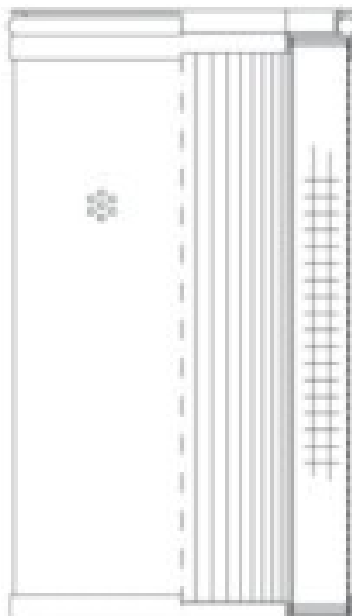

Buy Big, Save Big! - www.bigfilterstore.com - 866-673-0345

Technical Data for Big Filter #: BFS-FB8A

[Click to view stock, pricing and volume discount information](#)

Filter Type Details

Part Type: Hydraulic
Filter Type: Return Line
Media: Glass
Seal Material: Viton
Fluid Type: HH / HL / HM / HV
Flow Direction: Inside-Out

Dimensions (Inches)

Height: 12.87
O.D. Top: 3.8 **O.D. Bottom:** 3.8
I.D. Top: 2.21 **I.D. Bottom:**
Weight (lbs): 2.4

Rating

Micron 1: 5 **Beta Ratio 1:** 200/5.4
Micron 2: **Beta Ratio 2:** 1000/7.7
Flow Rate (GPM): **Capacity (gr):** 90.62664
Collapse Pressure (psi): 145 **Burst Pressure (psi)**
Filter area (sq in): 967

Misc. Information

Thread Type:
Thread Size (in):
By-pass: No
Handle: No
Wrap: Yes

Contact Information

Big Filter Inc.
162 Kerr Dr.
Sault Ste. Marie, ON
P6A 5H9
Canada

Big Filter Inc.
605 Ridge St, #144
Sault Ste. Marie, MI
49783
USA