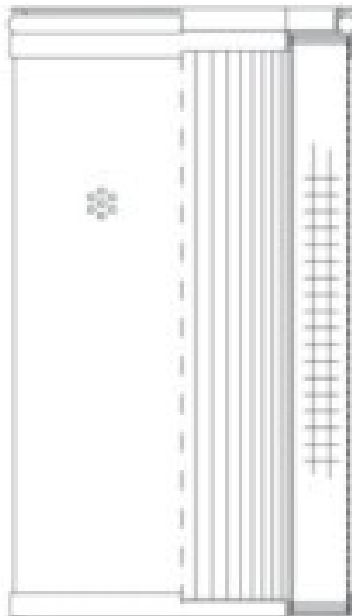

Contact Information

Big Filter Inc.
162 Kerr Dr.
Sault Ste. Marie, ON
P6A 5H9
Canada

Big Filter Inc.
605 Ridge St, #144
Sault Ste. Marie, MI
49783
USA

Toll Free: 866-673-0345
Direct: 705-255-2493

info@bigfilterstore.com
<https://www.bigfilterstore.com>