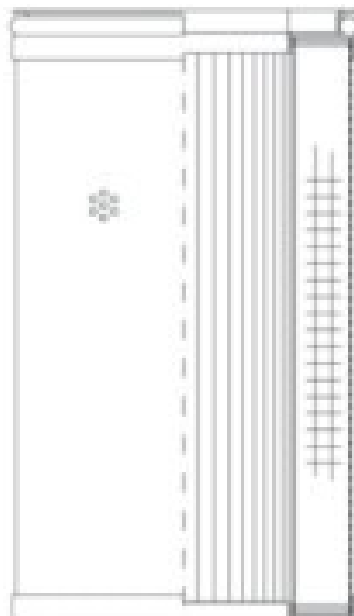

Buy Big, Save Big! - www.bigfilterstore.com - 866-673-0345

Technical Data for Big Filter #: BFS-FB8E

[Click to view stock, pricing and volume discount information](#)

Filter Type Details

Part Type: Hydraulic
Filter Type: Return Line
Media: Glass
Seal Material: Viton
Fluid Type: HH / HL / HM / HV
Flow Direction: Inside-Out

Dimensions (Inches)

Height: 12.87
O.D. Top: 3.8 **O.D. Bottom:** 3.8
I.D. Top: 2.21 **I.D. Bottom:**
Weight (lbs): 2.4

Rating

Micron 1: 20 **Beta Ratio 1:** 200/20.7
Micron 2: **Beta Ratio 2:** 1000/26.6
Flow Rate (GPM): **Capacity (gr):** 86.85456
Collapse Pressure (psi): 145 **Burst Pressure (psi)**
Filter area (sq in): 967

Misc. Information

Thread Type:
Thread Size (in):
By-pass: No
Handle: No
Wrap: Yes

Contact Information

Big Filter Inc.
 162 Kerr Dr.
 Sault Ste. Marie, ON
 P6A 5H9
 Canada

Big Filter Inc.
 605 Ridge St, #144
 Sault Ste. Marie, MI
 49783
 USA