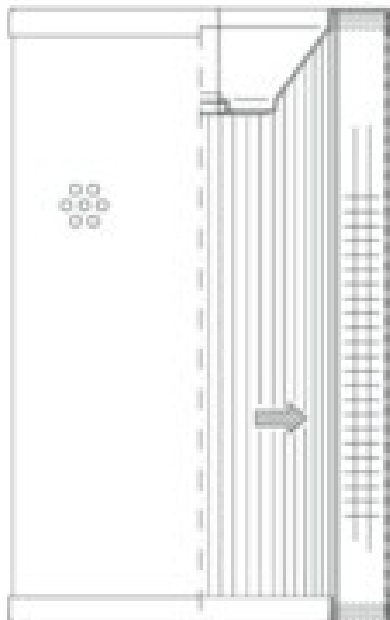

Buy Big, Save Big! - www.bigfilterstore.com - 866-673-0345

Technical Data for Big Filter #: BFS-FD15

[Click to view stock, pricing and volume discount information](#)

Filter Type Details

Part Type: Hydraulic
Filter Type: Return Line
Media: Wire Mesh
Seal Material: Buna
Fluid Type: HH / HL / HM / HV
Flow Direction: Inside-Out

Dimensions (Inches)

Height: 11.81
O.D. Top: 2.84 **O.D. Bottom:** 2.84
I.D. Top: 1.77 **I.D. Bottom:** 0.33
Weight (lbs): 1

Rating

Micron 1: 40
Micron 2:
Flow Rate (GPM):
Collapse Pressure (psi): 145
Filter area (sq in): 248
Beta Ratio 1:
Beta Ratio 2:
Capacity (gr):
Burst Pressure (psi)

Misc. Information

Thread Type:
Thread Size (in):
By-pass: No
Handle: No
Wrap: Yes

Contact Information

Big Filter Inc.
162 Kerr Dr.
Sault Ste. Marie, ON
P6A 5H9
Canada

Big Filter Inc.
605 Ridge St, #144
Sault Ste. Marie, MI
49783
USA