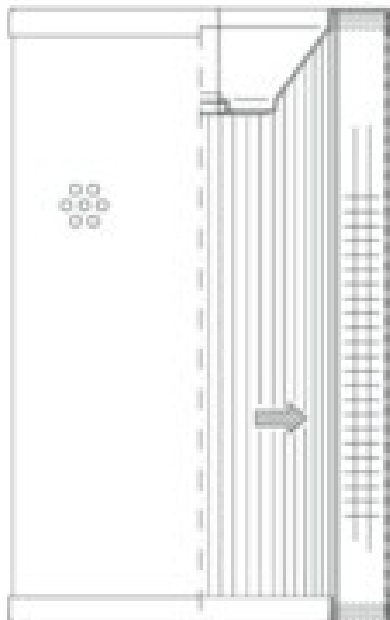

Dimensions (Inches)

Height: 4.13
O.D. Top: 4.17 **O.D. Bottom:** 4.17
I.D. Top: 2.84 **I.D. Bottom:** 0.41
Weight (lbs): 1.1

Rating

Micron 1: 10 **Beta Ratio 1:**
Micron 2: **Beta Ratio 2:**
Flow Rate (GPM): **Capacity (gr):**
Collapse Pressure (psi): 145 **Burst Pressure (psi)**
Filter area (sq in): 123

Misc. Information

Thread Type:
Thread Size (in):
By-pass: No
Handle: No
Wrap: Yes

Contact Information

Big Filter Inc.
162 Kerr Dr.
Sault Ste. Marie, ON
P6A 5H9
Canada

Big Filter Inc.
605 Ridge St, #144
Sault Ste. Marie, MI
49783
USA