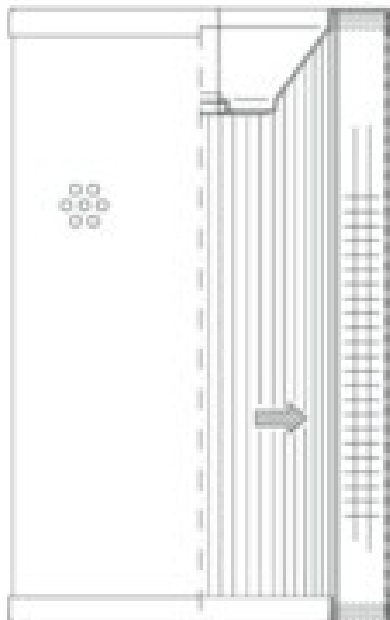

Buy Big, Save Big! - www.bigfilterstore.com - 866-673-0345

Technical Data for Big Filter #: BFS-FD67

[Click to view stock, pricing and volume discount information](#)

Filter Type Details

Part Type: Hydraulic
Filter Type: Return Line
Media: Wire Mesh
Seal Material: Buna
Fluid Type: HH / HL / HM / HV
Flow Direction: Inside-Out

Dimensions (Inches)

Height: 4.13
O.D. Top: 4.17 **O.D. Bottom:** 4.17
I.D. Top: 2.84 **I.D. Bottom:** 0.41
Weight (lbs): 1.1

Rating

Micron 1: 100 **Beta Ratio 1:**
Micron 2: **Beta Ratio 2:**
Flow Rate (GPM): **Capacity (gr):**
Collapse Pressure (psi): 145 **Burst Pressure (psi)**
Filter area (sq in): 123

Misc. Information

Thread Type:
Thread Size (in):
By-pass: No
Handle: No
Wrap: Yes

Contact Information

Big Filter Inc.
162 Kerr Dr.
Sault Ste. Marie, ON
P6A 5H9
Canada

Big Filter Inc.
605 Ridge St, #144
Sault Ste. Marie, MI
49783
USA