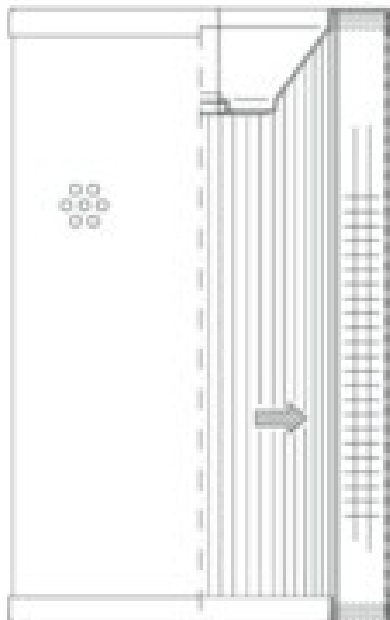

Buy Big, Save Big! - www.bigfilterstore.com - 866-673-0345

Technical Data for Big Filter #: BFS-FD69

[Click to view stock, pricing and volume discount information](#)

Filter Type Details

Part Type: Hydraulic
Filter Type: Return Line
Media: Wire Mesh
Seal Material: Buna
Fluid Type: HH / HL / HM / HV
Flow Direction: Inside-Out

Dimensions (Inches)

Height: 4.13
O.D. Top: 4.17 **O.D. Bottom:** 4.17
I.D. Top: 2.84 **I.D. Bottom:** 0.41
Weight (lbs): 1.1

Rating

Micron 1: 25
Micron 2:
Flow Rate (GPM):
Collapse Pressure (psi): 145
Filter area (sq in): 123

Beta Ratio 1:
Beta Ratio 2:
Capacity (gr):
Burst Pressure (psi)

Misc. Information

Thread Type:
Thread Size (in):
By-pass: No
Handle: No
Wrap: Yes

Contact Information

Big Filter Inc.
162 Kerr Dr.
Sault Ste. Marie, ON
P6A 5H9
Canada