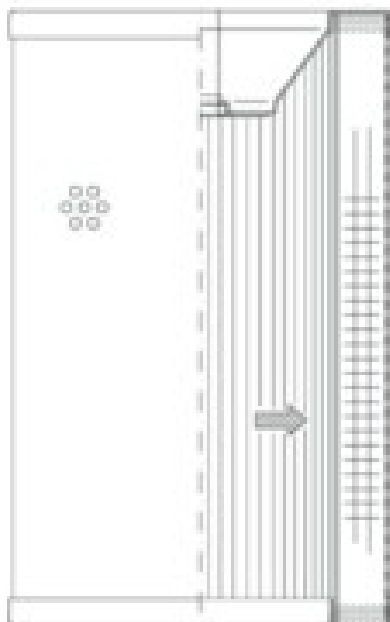

Contact Information

Big Filter Inc.
162 Kerr Dr.
Sault Ste. Marie, ON
P6A 5H9
Canada

Big Filter Inc.
605 Ridge St, #144
Sault Ste. Marie, MI
49783
USA

Toll Free: 866-673-0345
Direct: 705-255-2493

info@bigfilterstore.com
<https://www.bigfilterstore.com>