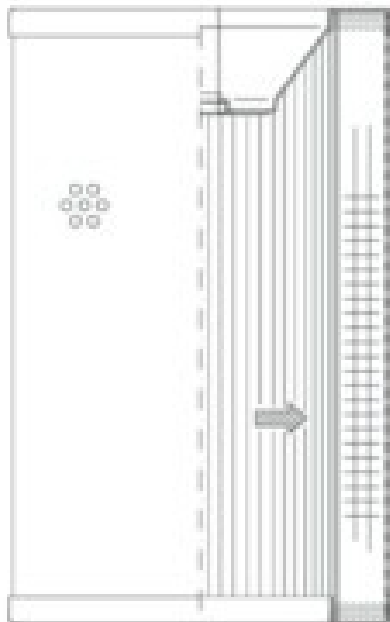

Contact Information

Big Filter Inc.
162 Kerr Dr.
Sault Ste. Marie, ON
P6A 5H9
Canada

Big Filter Inc.
605 Ridge St, #144
Sault Ste. Marie, MI
49783
USA

Toll Free: 866-673-0345
Direct: 705-255-2493

info@bigfilterstore.com
<https://www.bigfilterstore.com>