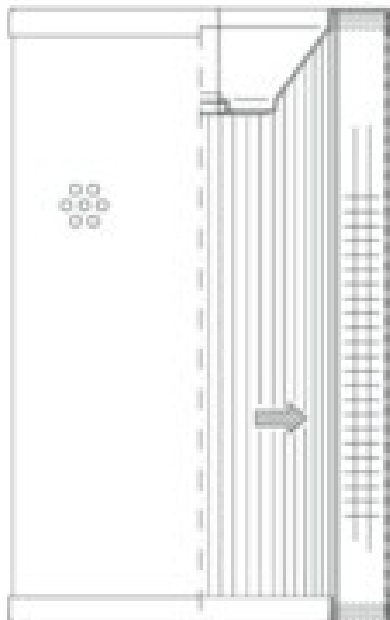

Dimensions (Inches)

Height: 9.84
O.D. Top: 4.96 **O.D. Bottom:** 4.96
I.D. Top: 3.62 **I.D. Bottom:** 0.41
Weight (lbs): 2.145

Rating

Micron 1: 10
Micron 2:
Flow Rate (GPM):
Collapse Pressure (psi): 145
Filter area (sq in): 366

Beta Ratio 1:
Beta Ratio 2:
Capacity (gr):
Burst Pressure (psi)

Misc. Information

Thread Type:
Thread Size (in):
By-pass: No
Handle: No
Wrap: Yes

Contact Information

Big Filter Inc.
162 Kerr Dr.
Sault Ste. Marie, ON
P6A 5H9
Canada