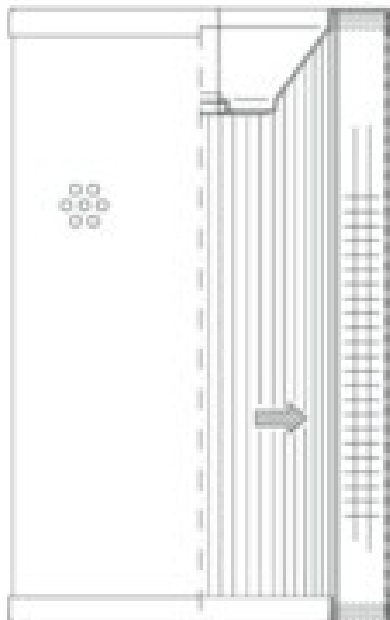

Buy Big, Save Big! - www.bigfilterstore.com - 866-673-0345

Technical Data for Big Filter #: BFS-FDFF

[Click to view stock, pricing and volume discount information](#)

Filter Type Details

Part Type: Hydraulic
Filter Type: Return Line
Media: Wire Mesh
Seal Material: Buna
Fluid Type: HH / HL / HM / HV
Flow Direction: Inside-Out

Dimensions (Inches)

Height: 9.84
O.D. Top: 4.96 **O.D. Bottom:** 4.96
I.D. Top: 3.62 **I.D. Bottom:** 0.41
Weight (lbs): 2.145

Rating

Micron 1: 40
Micron 2:
Flow Rate (GPM):
Collapse Pressure (psi): 145
Filter area (sq in): 366
Beta Ratio 1:
Beta Ratio 2:
Capacity (gr):
Burst Pressure (psi)

Misc. Information

Thread Type:
Thread Size (in):
By-pass: No
Handle: No
Wrap: Yes

Contact Information

Big Filter Inc.
162 Kerr Dr.
Sault Ste. Marie, ON
P6A 5H9
Canada

Big Filter Inc.
605 Ridge St, #144
Sault Ste. Marie, MI
49783
USA