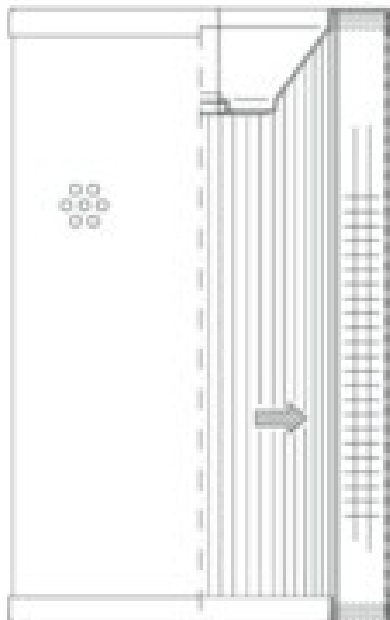

Buy Big, Save Big! - www.bigfilterstore.com - 866-673-0345

Technical Data for Big Filter #: BFS-FE0E

[Click to view stock, pricing and volume discount information](#)

Filter Type Details

Part Type: Hydraulic
Filter Type: Return Line
Media: Cellulose
Seal Material: Buna
Fluid Type: HH / HL / HM / HV
Flow Direction: Inside-Out

Dimensions (Inches)

Height: 22.83
O.D. Top: 4.96 **O.D. Bottom:** 4.96
I.D. Top: 3.62 **I.D. Bottom:** 0.41
Weight (lbs): 4.2

Rating

Micron 1: 10 **Beta Ratio 1:** 2/10
Micron 2: **Beta Ratio 2:** **Capacity (gr):** 44.857
Flow Rate (GPM): **Burst Pressure (psi)**

Collapse Pressure (psi): 145
Filter area (sq in): 1121

Misc. Information

Thread Type:
Thread Size (in):
By-pass: No
Handle: No
Wrap: Yes

Contact Information

Big Filter Inc.
 162 Kerr Dr.
 Sault Ste. Marie, ON
 P6A 5H9
 Canada