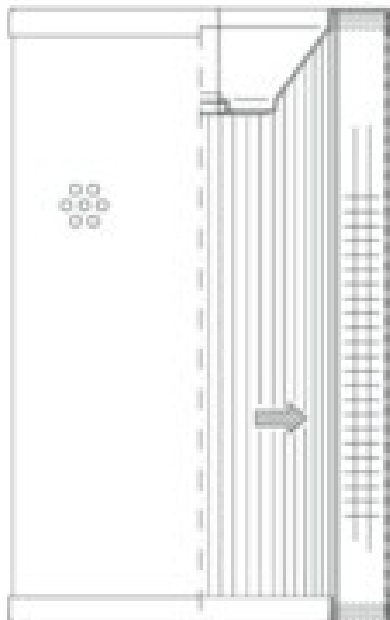

Buy Big, Save Big! - www.bigfilterstore.com - 866-673-0345

Technical Data for Big Filter #: BFS-FE1A

[Click to view stock, pricing and volume discount information](#)

Filter Type Details

Part Type: Hydraulic
Filter Type: Return Line
Media: Wire Mesh
Seal Material: Buna
Fluid Type: HH / HL / HM / HV
Flow Direction: Inside-Out

Dimensions (Inches)

Height: 22.83
O.D. Top: 4.96 **O.D. Bottom:** 4.96
I.D. Top: 3.62 **I.D. Bottom:** 0.41
Weight (lbs): 4.2

Rating

Micron 1: 10
Micron 2:
Flow Rate (GPM):
Collapse Pressure (psi): 145
Filter area (sq in): 425
Beta Ratio 1:
Beta Ratio 2:
Capacity (gr):
Burst Pressure (psi)

Misc. Information

Thread Type:
Thread Size (in):
By-pass: No
Handle: No
Wrap: Yes

Contact Information

Big Filter Inc.
162 Kerr Dr.
Sault Ste. Marie, ON
P6A 5H9
Canada

Big Filter Inc.
605 Ridge St, #144
Sault Ste. Marie, MI
49783
USA