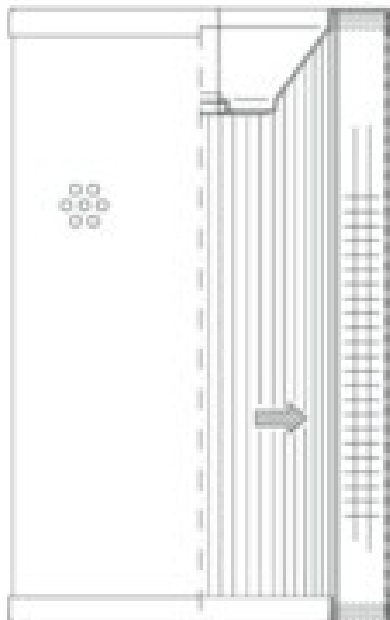

Buy Big, Save Big! - www.bigfilterstore.com - 866-673-0345

Technical Data for Big Filter #: BFS-FE1B

[Click to view stock, pricing and volume discount information](#)

Filter Type Details

Part Type: Hydraulic
Filter Type: Return Line
Media: Wire Mesh
Seal Material: Buna
Fluid Type: HH / HL / HM / HV
Flow Direction: Inside-Out

Dimensions (Inches)

Height: 22.83
O.D. Top: 4.96 **O.D. Bottom:** 4.96
I.D. Top: 3.62 **I.D. Bottom:** 0.41
Weight (lbs): 4.2

Rating

Micron 1: 100
Micron 2:
Flow Rate (GPM):
Collapse Pressure (psi): 145
Filter area (sq in): 425
Beta Ratio 1:
Beta Ratio 2:
Capacity (gr):
Burst Pressure (psi)

Misc. Information

Thread Type:
Thread Size (in):
By-pass: No
Handle: No
Wrap: Yes

Contact Information

Big Filter Inc.
162 Kerr Dr.
Sault Ste. Marie, ON
P6A 5H9
Canada

Big Filter Inc.
605 Ridge St, #144
Sault Ste. Marie, MI
49783
USA