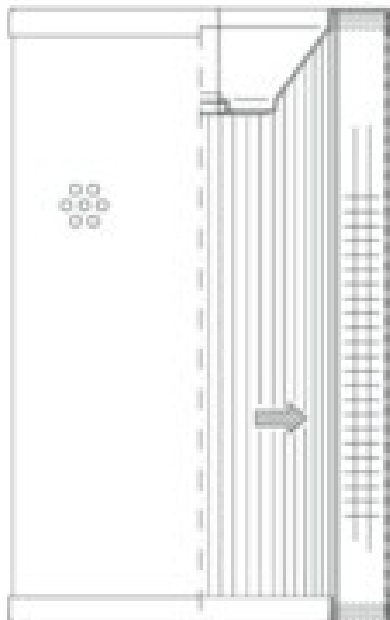

Contact Information

Big Filter Inc.
162 Kerr Dr.
Sault Ste. Marie, ON
P6A 5H9
Canada

Big Filter Inc.
605 Ridge St, #144
Sault Ste. Marie, MI
49783
USA

Toll Free: 866-673-0345
Direct: 705-255-2493

info@bigfilterstore.com
<https://www.bigfilterstore.com>