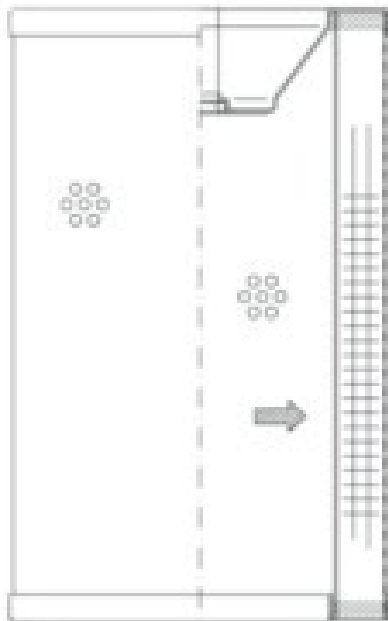

Buy Big, Save Big! - www.bigfilterstore.com - 866-673-0345

Technical Data for Big Filter #: BFS-FE4E

[Click to view stock, pricing and volume discount information](#)

Filter Type Details

Part Type: Hydraulic
Filter Type: Return Line
Media: Cellulose
Seal Material: Buna
Fluid Type: HH / HL / HM / HV
Flow Direction: Inside-Out

Dimensions (Inches)

Height: 21.45
O.D. Top: 7.95 **O.D. Bottom:** 7.95
I.D. Top: 6.18 **I.D. Bottom:** 0.56
Weight (lbs): 7.4

Rating

Micron 1: 25 **Beta Ratio 1:** 2/25
Micron 2: **Beta Ratio 2:** **Capacity (gr):** 193.2
Flow Rate (GPM): **Burst Pressure (psi)**
Collapse Pressure (psi): 145
Filter area (sq in): 4830

Misc. Information

Thread Type:
Thread Size (in):
By-pass: No
Handle: No
Wrap: Yes

Contact Information

Big Filter Inc.
162 Kerr Dr.
Sault Ste. Marie, ON
P6A 5H9
Canada

Big Filter Inc.
605 Ridge St, #144
Sault Ste. Marie, MI
49783
USA