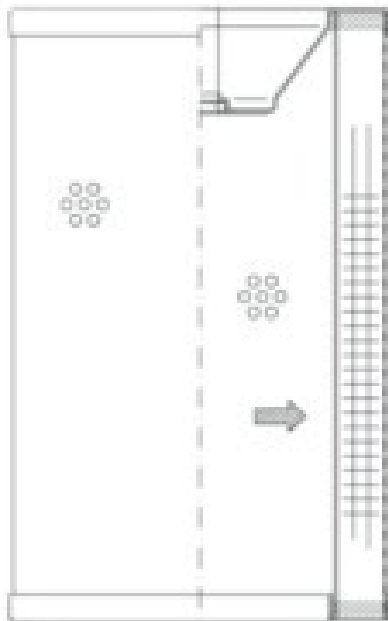

Buy Big, Save Big! - www.bigfilterstore.com - 866-673-0345

Technical Data for Big Filter #: BFS-FE9C

[Click to view stock, pricing and volume discount information](#)

Filter Type Details

Part Type: Hydraulic
Filter Type: Return Line
Media: Wire Mesh
Seal Material: Buna
Fluid Type: HH / HL / HM / HV
Flow Direction: Inside-Out

Dimensions (Inches)

Height: 25.98
O.D. Top: 7.95 **O.D. Bottom:** 7.95
I.D. Top: 6.18 **I.D. Bottom:** 0.56
Weight (lbs): 15.7

Rating

Micron 1: 100 **Beta Ratio 1:**
Micron 2: **Beta Ratio 2:**
Flow Rate (GPM): **Capacity (gr):**
Collapse Pressure (psi): 145 **Burst Pressure (psi)**
Filter area (sq in): 788

Misc. Information

Thread Type:
Thread Size (in):
By-pass: No
Handle: No
Wrap: Yes

Contact Information

Big Filter Inc.
162 Kerr Dr.
Sault Ste. Marie, ON
P6A 5H9
Canada

Big Filter Inc.
605 Ridge St, #144
Sault Ste. Marie, MI
49783
USA