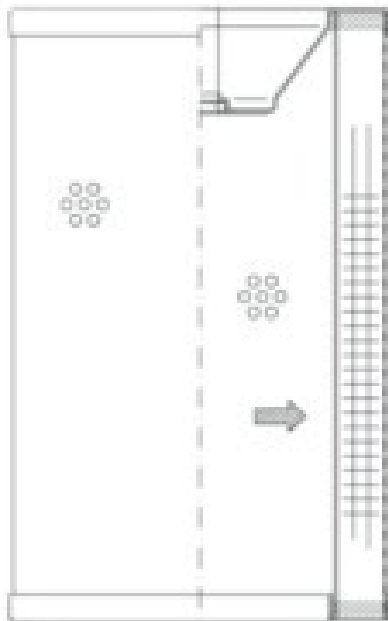

Buy Big, Save Big! - www.bigfilterstore.com - 866-673-0345

Technical Data for Big Filter #: BFS-FEA3

[Click to view stock, pricing and volume discount information](#)

Filter Type Details

Part Type: Hydraulic
Filter Type: Return Line
Media: Cellulose
Seal Material: Buna
Fluid Type: HH / HL / HM / HV
Flow Direction: Inside-Out

Dimensions (Inches)

Height: 7.48
O.D. Top: 4.17 **O.D. Bottom:** 4.17
I.D. Top: 2.84 **I.D. Bottom:** 1.22
Weight (lbs): 3

Rating

Micron 1: 10 **Beta Ratio 1:** 2/10
Micron 2: **Beta Ratio 2:** **Capacity (gr):** 21.6752
Flow Rate (GPM): **Burst Pressure (psi)**
Collapse Pressure (psi): 145
Filter area (sq in): 542

Misc. Information

Thread Type:
Thread Size (in):
By-pass: No
Handle: No
Wrap: Yes

Contact Information

Big Filter Inc.
162 Kerr Dr.
Sault Ste. Marie, ON
P6A 5H9
Canada

Big Filter Inc.
605 Ridge St, #144
Sault Ste. Marie, MI
49783
USA