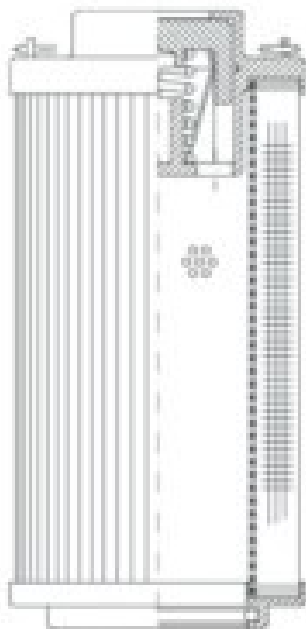

Buy Big, Save Big! - www.bigfilterstore.com - 866-673-0345

Technical Data for Big Filter #: BFS-FEFB

[Click to view stock, pricing and volume discount information](#)

Filter Type Details

Part Type: Hydraulic
Filter Type: Return Line
Media: Wire Mesh
Seal Material: Viton
Fluid Type: HH / HL / HM / HV
Flow Direction: Outside-In

Dimensions (Inches)

Height: 19.02
O.D. Top: 4.9 **O.D. Bottom:** 4.9
I.D. Top: **I.D. Bottom:** 3.8
Weight (lbs): 7.3

Rating

Micron 1: 74
Micron 2:
Flow Rate (GPM):
Collapse Pressure (psi): 435
Filter area (sq in): 1280
Beta Ratio 1:
Beta Ratio 2:
Capacity (gr):
Burst Pressure (psi)

Misc. Information

Thread Type:
Thread Size (in):
By-pass: Yes
Handle: Yes
Wrap: No

Contact Information

Big Filter Inc.
162 Kerr Dr.
Sault Ste. Marie, ON
P6A 5H9
Canada

Big Filter Inc.
605 Ridge St, #144
Sault Ste. Marie, MI
49783
USA