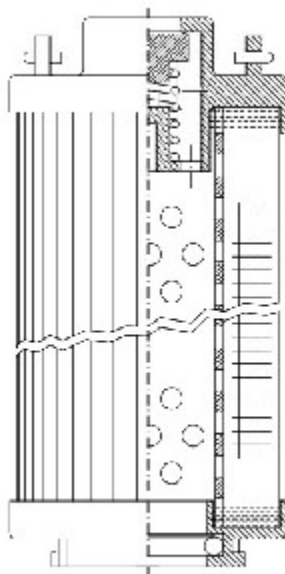

Buy Big, Save Big! - www.bigfilterstore.com - 866-673-0345

Technical Data for Big Filter #: BFS-FF4F

[Click to view stock, pricing and volume discount information](#)

Filter Type Details

Part Type: Hydraulic
Filter Type: Return Line
Media: Glass
Seal Material: Viton
Fluid Type: HH / HL / HM / HV
Flow Direction: Outside-In

Dimensions (Inches)

Height: 5.67
O.D. Top: 2.89 **O.D. Bottom:** 2.89
I.D. Top: **I.D. Bottom:** 1.35
Weight (lbs): 0.862

Rating

Micron 1: 20
Micron 2:
Flow Rate (GPM):
Collapse Pressure (psi): 435
Filter area (sq in): 269

Beta Ratio 1: 200/20.7
Beta Ratio 2: 1000/26.6
Capacity (gr): 24.135546
Burst Pressure (psi)

Misc. Information

Thread Type:
Thread Size (in):
By-pass: Yes
Handle: Yes
Wrap: No

Contact Information

Big Filter Inc.
162 Kerr Dr.
Sault Ste. Marie, ON
P6A 5H9
Canada