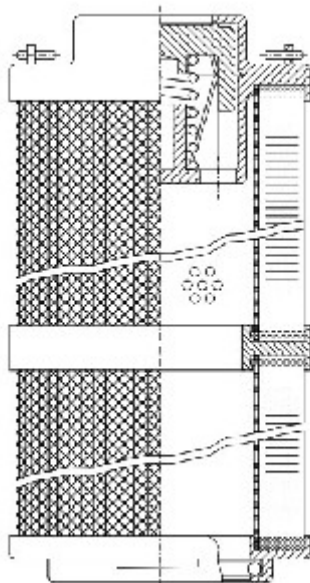

Buy Big, Save Big! - www.bigfilterstore.com - 866-673-0345

Technical Data for Big Filter #: BFS-FF93

[Click to view stock, pricing and volume discount information](#)

Filter Type Details

Part Type: Hydraulic
Filter Type: Return Line
Media: Wire Mesh
Seal Material: Viton
Fluid Type: HH / HL / HM / HV
Flow Direction: Outside-In

Dimensions (Inches)

Height: 31.18
O.D. Top: 4.49 **O.D. Bottom:** 4.49
I.D. Top: **I.D. Bottom:** 2.7
Weight (lbs): 14

Rating

Micron 1: 100 **Beta Ratio 1:**
Micron 2: **Beta Ratio 2:**
Flow Rate (GPM): **Capacity (gr):**
Collapse Pressure (psi): 435 **Burst Pressure (psi)**
Filter area (sq in): 3053

Misc. Information

Thread Type:
Thread Size (in):
By-pass: Yes
Handle: Yes
Wrap: Yes

Contact Information

Big Filter Inc.
 162 Kerr Dr.
 Sault Ste. Marie, ON
 P6A 5H9
 Canada

Big Filter Inc.
 605 Ridge St, #144
 Sault Ste. Marie, MI
 49783
 USA