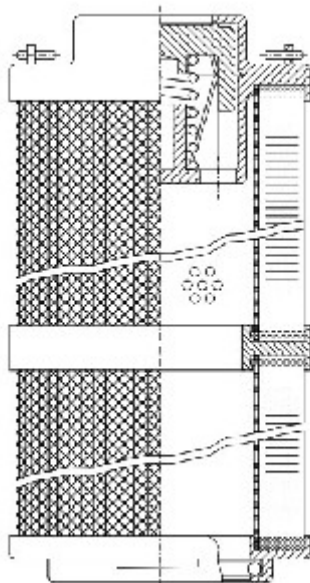

Buy Big, Save Big! - www.bigfilterstore.com - 866-673-0345

Technical Data for Big Filter #: BFS-FF97

[Click to view stock, pricing and volume discount information](#)

Filter Type Details

Part Type: Hydraulic
Filter Type: Return Line
Media: Wire Mesh
Seal Material: Viton
Fluid Type: HH / HL / HM / HV
Flow Direction: Outside-In

Dimensions (Inches)

Height: 31.18
O.D. Top: 4.49 **O.D. Bottom:** 4.49
I.D. Top: **I.D. Bottom:** 2.7
Weight (lbs): 14

Rating

Micron 1: 50
Micron 2:
Flow Rate (GPM):
Collapse Pressure (psi): 435
Filter area (sq in): 3053

Beta Ratio 1:
Beta Ratio 2:
Capacity (gr):
Burst Pressure (psi)

Misc. Information

Thread Type:
Thread Size (in):
By-pass: Yes
Handle: Yes
Wrap: Yes

Contact Information

Big Filter Inc.
162 Kerr Dr.
Sault Ste. Marie, ON
P6A 5H9
Canada