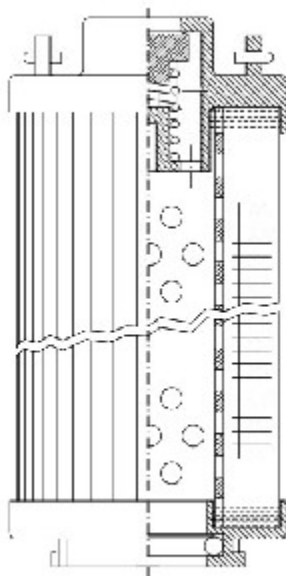

Buy Big, Save Big! - www.bigfilterstore.com - 866-673-0345

Technical Data for Big Filter #: BFS-FFC0

[Click to view stock, pricing and volume discount information](#)

Filter Type Details

Part Type: Hydraulic
Filter Type: Return Line
Media: Glass/Water Removal
Seal Material: Viton
Fluid Type: HH / HL / HM / HV
Flow Direction: Outside-In

Dimensions (Inches)

Height: 7.99
O.D. Top: 2.9 **O.D. Bottom:** 2.9
I.D. Top: **I.D. Bottom:** 1.35
Weight (lbs): 1.162

Rating

Micron 1: 5 **Beta Ratio 1:** 200/5.4
Micron 2: **Beta Ratio 2:** 1000/7.7
Flow Rate (GPM): **Capacity (gr):** 20.9888
Collapse Pressure (psi): 435 **Burst Pressure (psi)**

Misc. Information

Thread Type:
Thread Size (in):
By-pass: Yes
Handle: Yes
Wrap: No

Contact Information

Big Filter Inc.
 162 Kerr Dr.
 Sault Ste. Marie, ON
 P6A 5H9
 Canada

Big Filter Inc.
 605 Ridge St, #144
 Sault Ste. Marie, MI
 49783
 USA