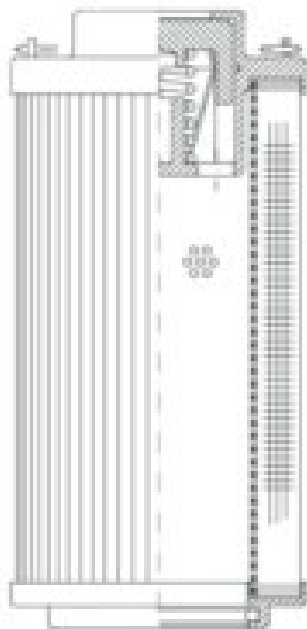

Contact Information

Big Filter Inc.
162 Kerr Dr.
Sault Ste. Marie, ON
P6A 5H9
Canada

Big Filter Inc.
605 Ridge St, #144
Sault Ste. Marie, MI
49783
USA

Toll Free: 866-673-0345
Direct: 705-255-2493

info@bigfilterstore.com
<https://www.bigfilterstore.com>