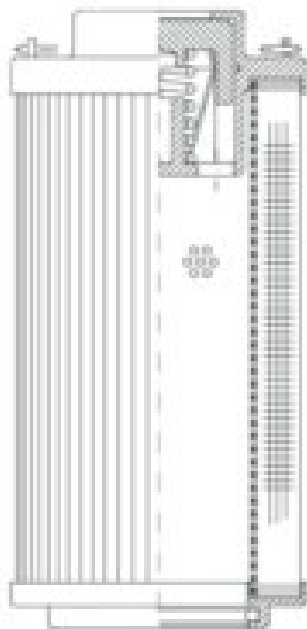

Buy Big, Save Big! - www.bigfilterstore.com - 866-673-0345

Technical Data for Big Filter #: BFS-FFD8

[Click to view stock, pricing and volume discount information](#)

Filter Type Details

Part Type: Hydraulic
Filter Type: Return Line
Media: Stainless Steel Fiber
Seal Material: Viton
Fluid Type: HH / HL / HM / HV
Flow Direction: Outside-In

Dimensions (Inches)

Height: 36.26
O.D. Top: 4.98 **O.D. Bottom:** 4.98
I.D. Top: **I.D. Bottom:** 3.8
Weight (lbs): 14.1

Rating

Micron 1: 20 **Beta Ratio 1:** 200/20
Micron 2: **Beta Ratio 2:** **Capacity (gr):** 69.1145
Flow Rate (GPM): **Burst Pressure (psi)**

Collapse Pressure (psi): 435

Filter area (sq in): 2658

Misc. Information

Thread Type:
Thread Size (in):
By-pass: Yes
Handle: Yes
Wrap: No

Contact Information

Big Filter Inc.
162 Kerr Dr.
Sault Ste. Marie, ON
P6A 5H9
Canada