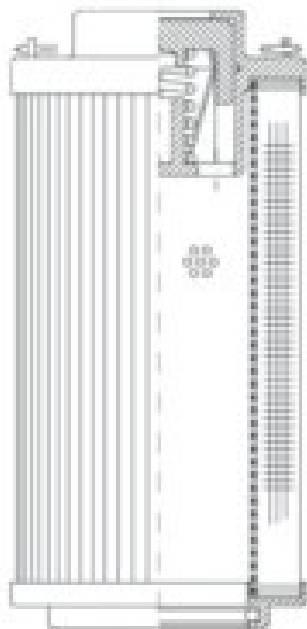

Buy Big, Save Big! - www.bigfilterstore.com - 866-673-0345

Technical Data for Big Filter #: BFS-FFE0

[Click to view stock, pricing and volume discount information](#)

Filter Type Details

Part Type: Hydraulic
Filter Type: Return Line
Media: Wire Mesh
Seal Material: Viton
Fluid Type: HH / HL / HM / HV
Flow Direction: Outside-In

Dimensions (Inches)

Height: 36.26
O.D. Top: 4.98 **O.D. Bottom:** 4.98
I.D. Top: **I.D. Bottom:** 3.8
Weight (lbs): 14.1

Rating

Micron 1: 50
Micron 2:
Flow Rate (GPM):
Collapse Pressure (psi): 435
Filter area (sq in): 2563

Beta Ratio 1:
Beta Ratio 2:
Capacity (gr):
Burst Pressure (psi)

Misc. Information

Thread Type:
Thread Size (in):
By-pass: Yes
Handle: Yes
Wrap: No

Contact Information

Big Filter Inc.
162 Kerr Dr.
Sault Ste. Marie, ON
P6A 5H9
Canada