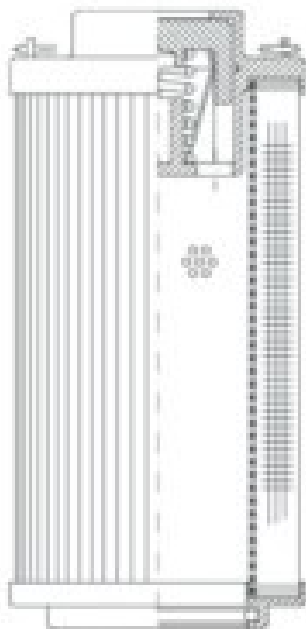

Buy Big, Save Big! - www.bigfilterstore.com - 866-673-0345

Technical Data for Big Filter #: BFS-FFE8

[Click to view stock, pricing and volume discount information](#)

Filter Type Details

Part Type: Hydraulic
Filter Type: Return Line
Media: Cellulose
Seal Material: Viton
Fluid Type: HH / HL / HM / HV
Flow Direction: Outside-In

Dimensions (Inches)

Height: 36.26
O.D. Top: 4.98 **O.D. Bottom:** 4.98
I.D. Top: **I.D. Bottom:** 3.8
Weight (lbs): 14.1

Rating

Micron 1: 10
Micron 2:
Flow Rate (GPM):
Collapse Pressure (psi): 435
Filter area (sq in): 2563

Beta Ratio 1: 2/10
Beta Ratio 2:
Capacity (gr): 102.5294
Burst Pressure (psi)

Misc. Information

Thread Type:
Thread Size (in):
By-pass: Yes
Handle: Yes
Wrap: No

Contact Information

Big Filter Inc.
162 Kerr Dr.
Sault Ste. Marie, ON
P6A 5H9
Canada