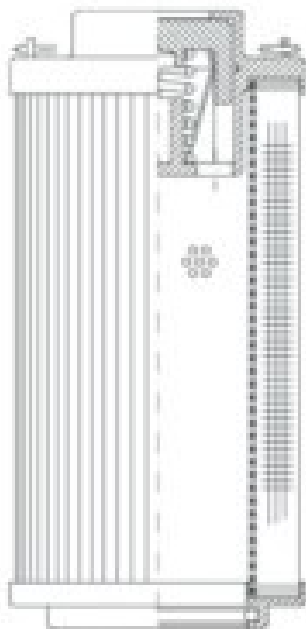

Contact Information

Big Filter Inc.
162 Kerr Dr.
Sault Ste. Marie, ON
P6A 5H9
Canada

Big Filter Inc.
605 Ridge St, #144
Sault Ste. Marie, MI
49783
USA

Toll Free: 866-673-0345
Direct: 705-255-2493

info@bigfilterstore.com
<https://www.bigfilterstore.com>